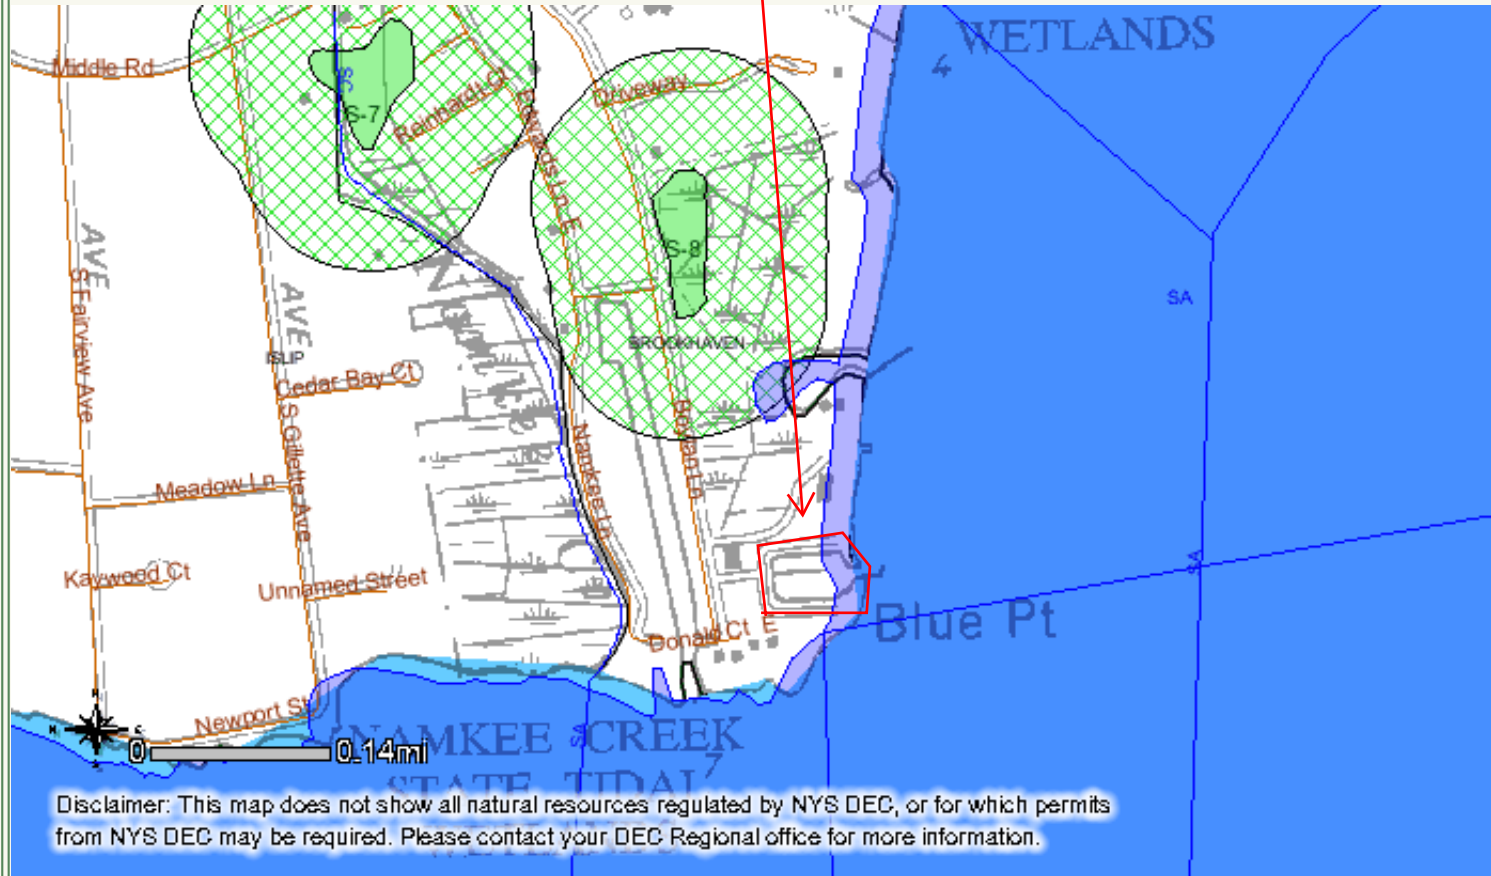

Please set your printer orientation to "Landscape".

Case No. 103-ED-32565-2013

Approximate Boundary of:
125 Baylan Lane, Blue Point, NY

MinX: 664931, MaxX: 666820, MinY: 4511380, MaxY: 4510517

Visible Layers

- Classified Streams
- Classified Ponds
- State-Regulated Freshwater Wetlands
- Wetland Checkzone
- State-Regulated Freshwater Wetlands
- Rare Plants and Rare Animals
- Significant Natural Communities Buffered
- Natural Communities Nearby
- Significant Natural Communities
- Interstate Highways
- Adirondack Park Boundary
- Counties