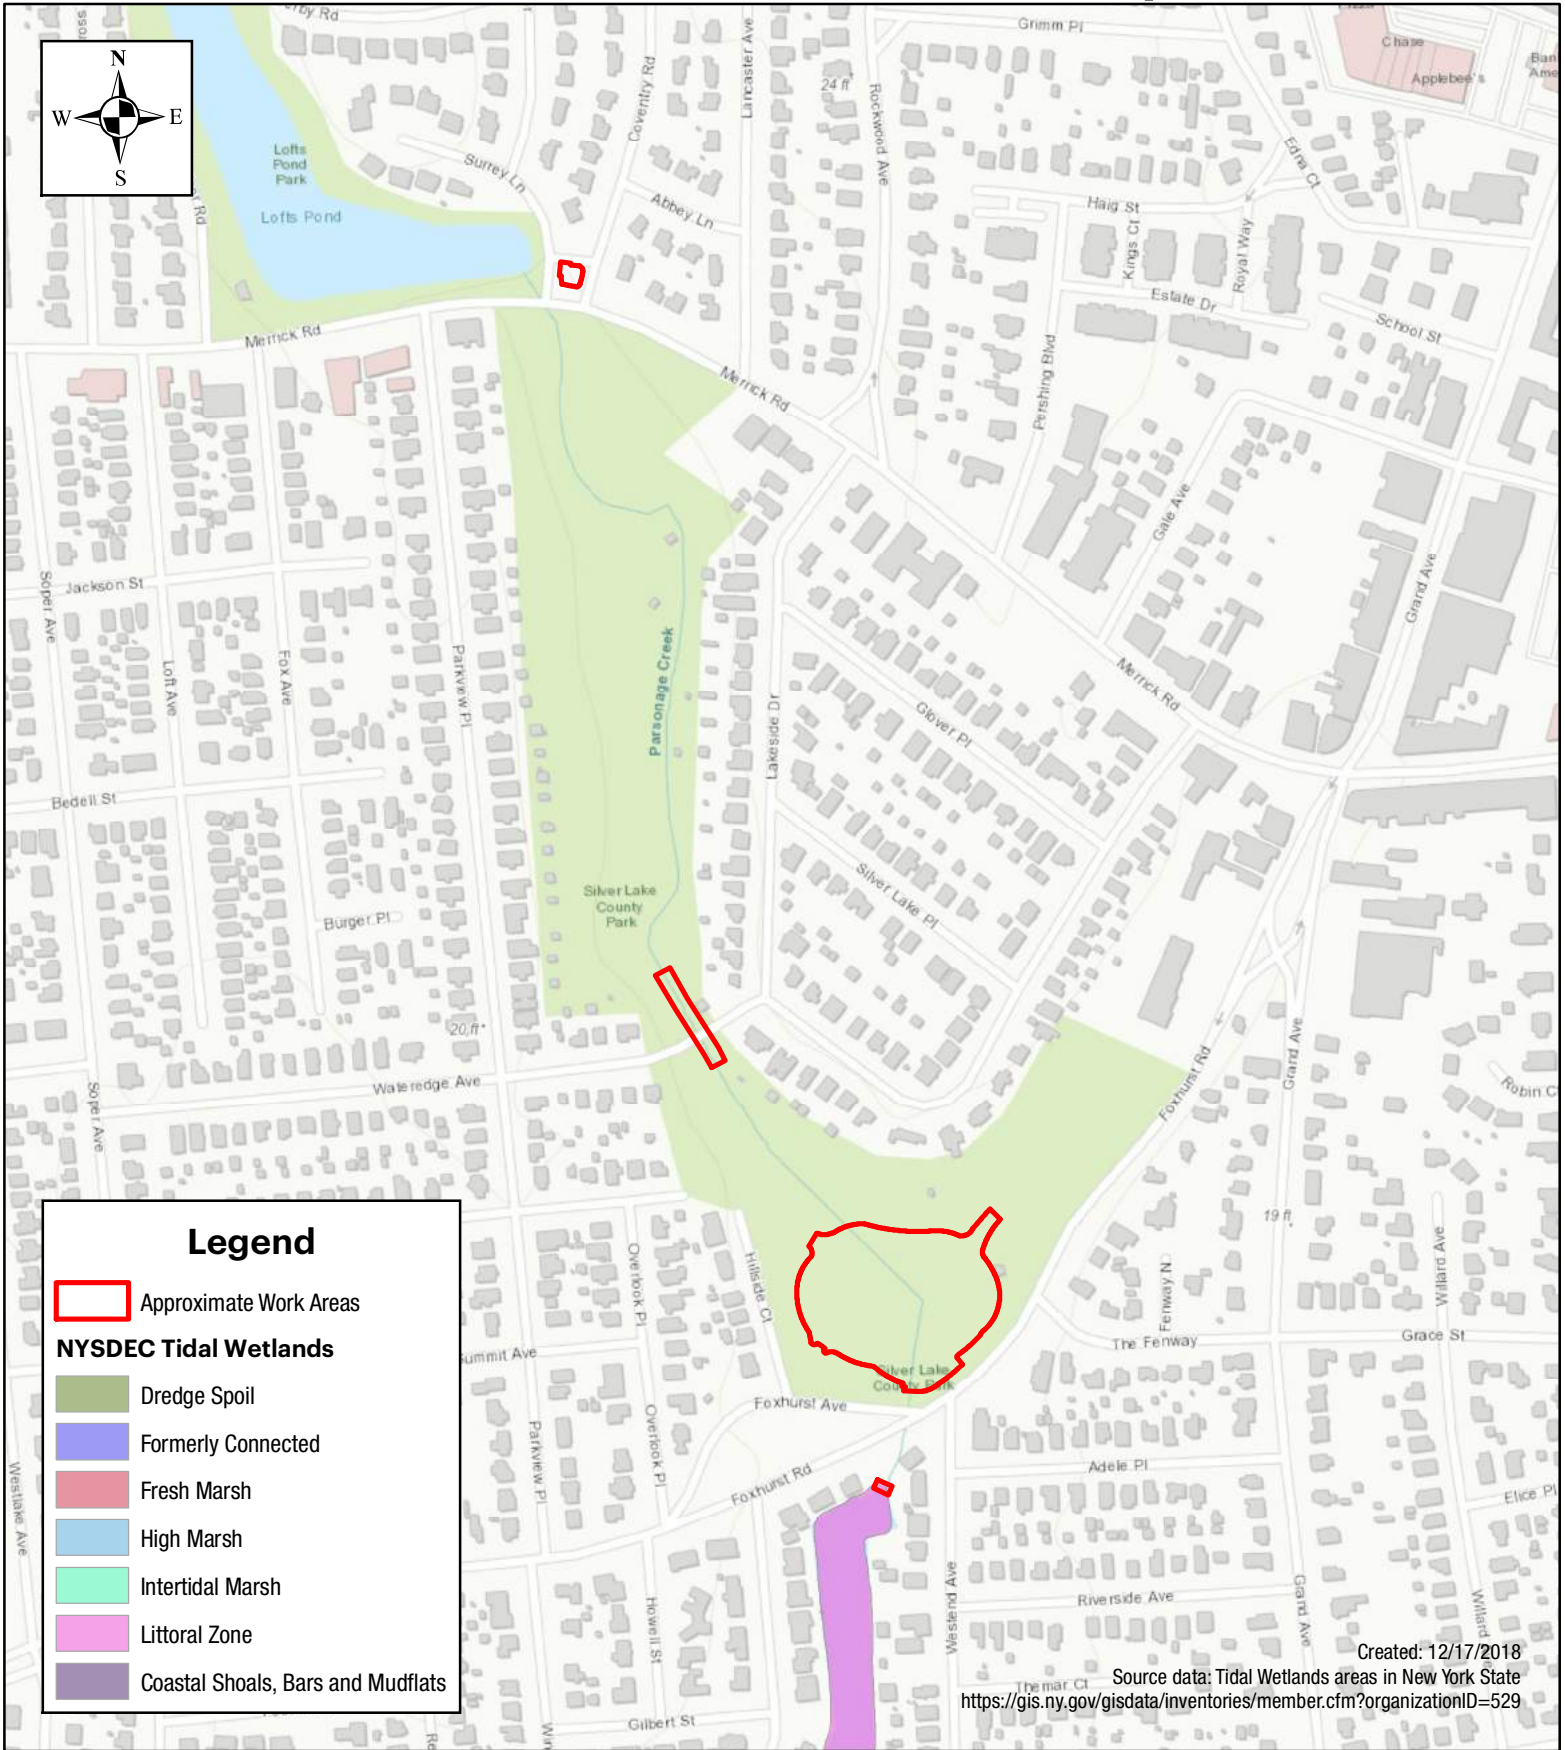

USFWS National Wetlands Inventory Map

Silver Lake Drainage Improvements
Silver Lake Park
Hamlet of Baldwin
Town of Hempstead
Nassau County, New York

NYSDEC Wetlands and Waterways Map

Silver Lake Drainage Improvements
Silver Lake Park
Hamlet of Baldwin
Town of Hempstead
Nassau County, New York

NYSDEC Tidal Wetlands Map

Silver Lake Drainage Improvements
Silver Lake Park
Hamlet of Baldwin
Town of Hempstead
Nassau County, New York

FEMA National Flood Hazard Map