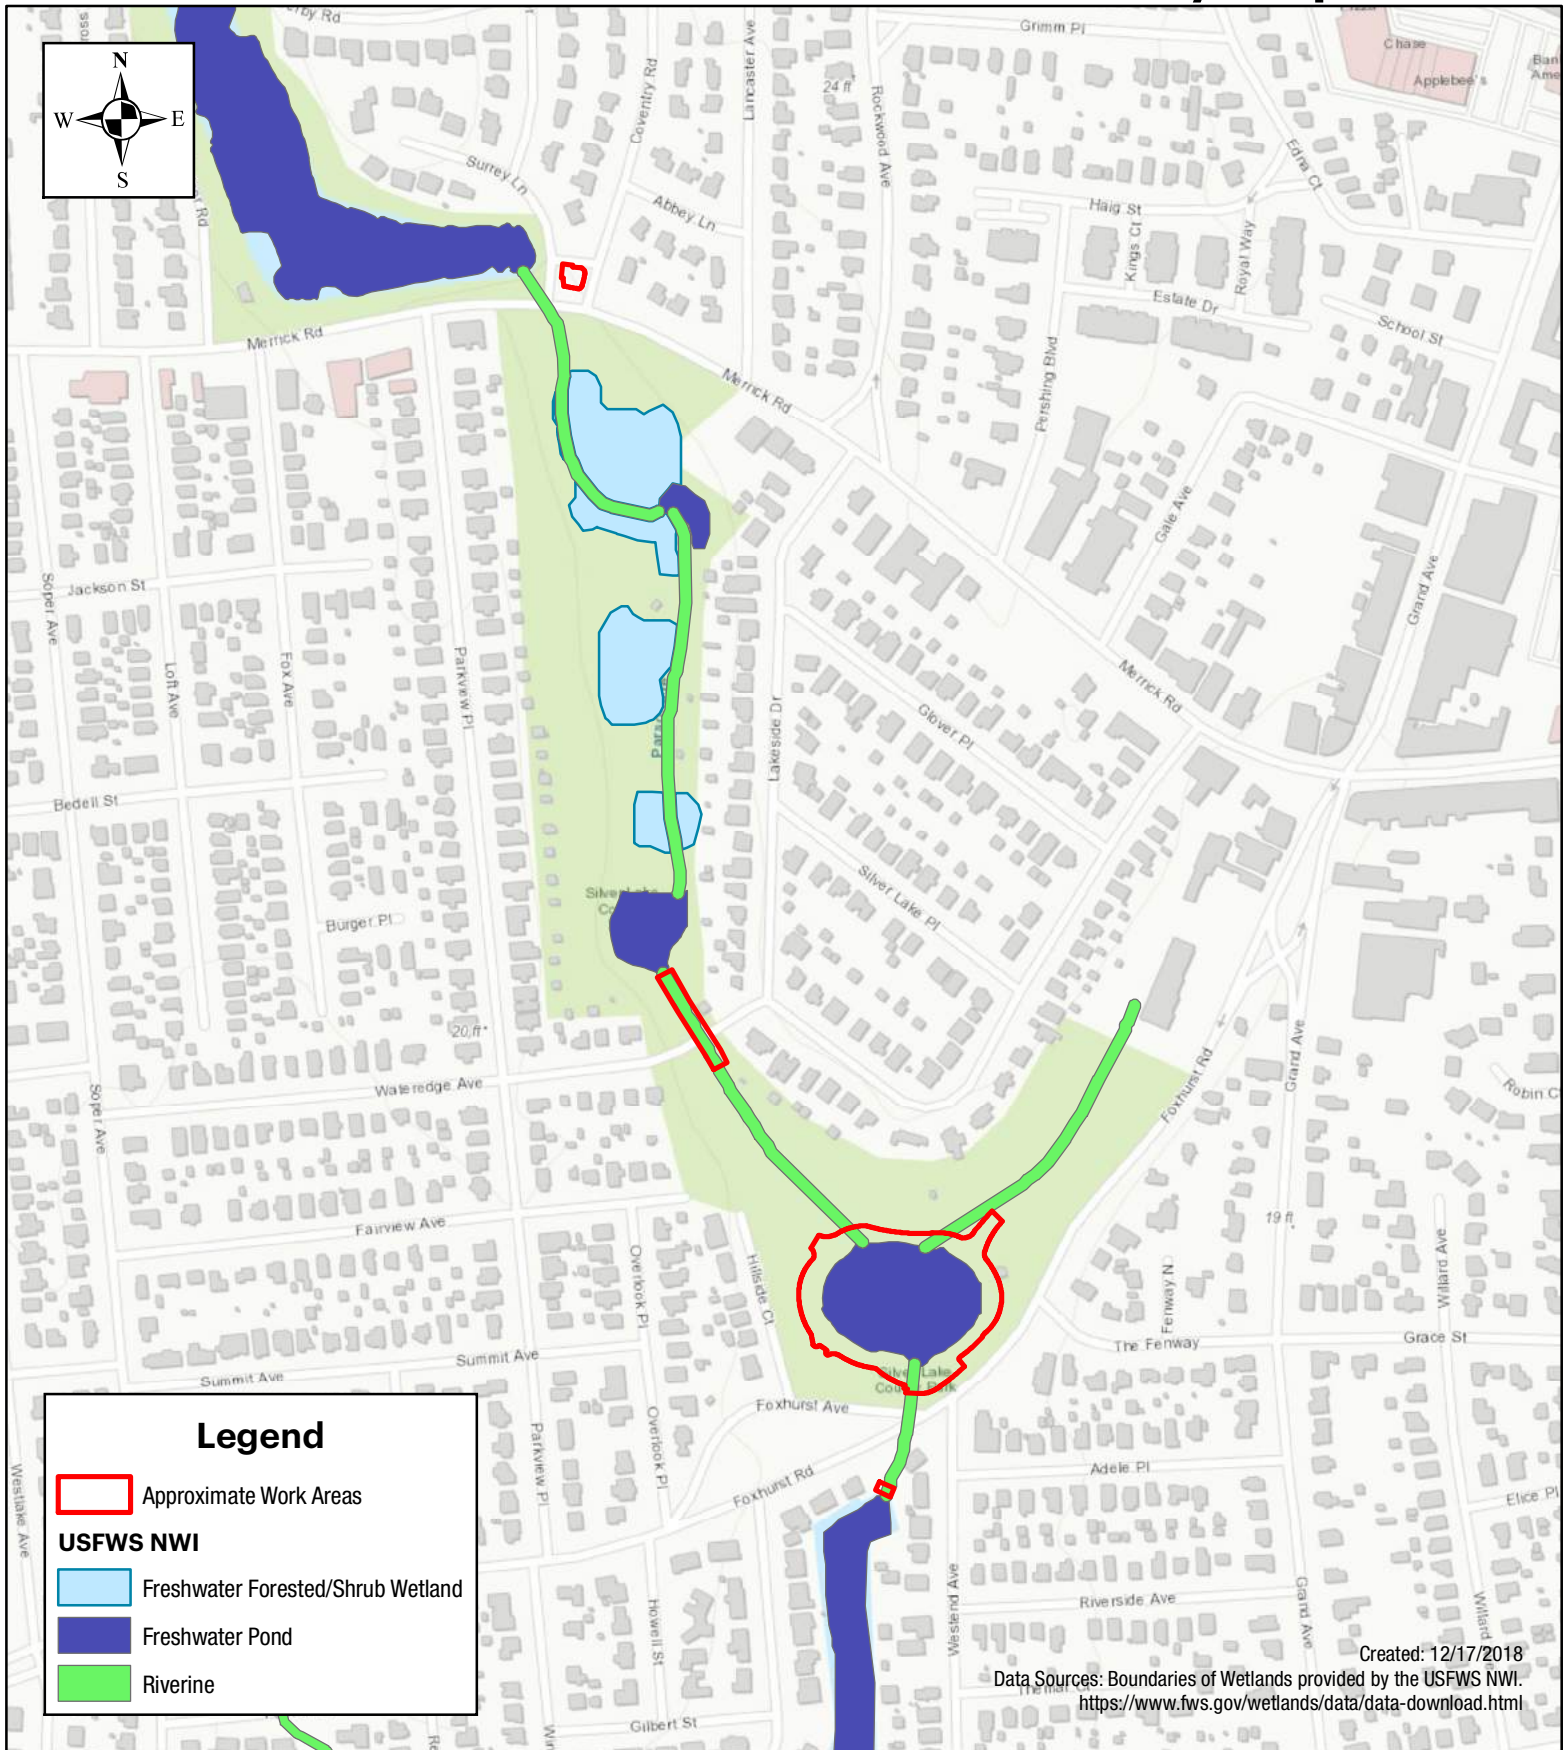

USFWS National Wetlands Inventory Map

Silver Lake Drainage Improvements
Silver Lake Park
Hamlet of Baldwin
Town of Hempstead
Nassau County, New York

NYSDEC Wetlands and Waterways Map

Silver Lake Drainage Improvements
Silver Lake Park
Hamlet of Baldwin
Town of Hempstead
Nassau County, New York

NYSDEC Tidal Wetlands Map

Silver Lake Drainage Improvements
Silver Lake Park
Hamlet of Baldwin
Town of Hempstead
Nassau County, New York

FEMA National Flood Hazard Map